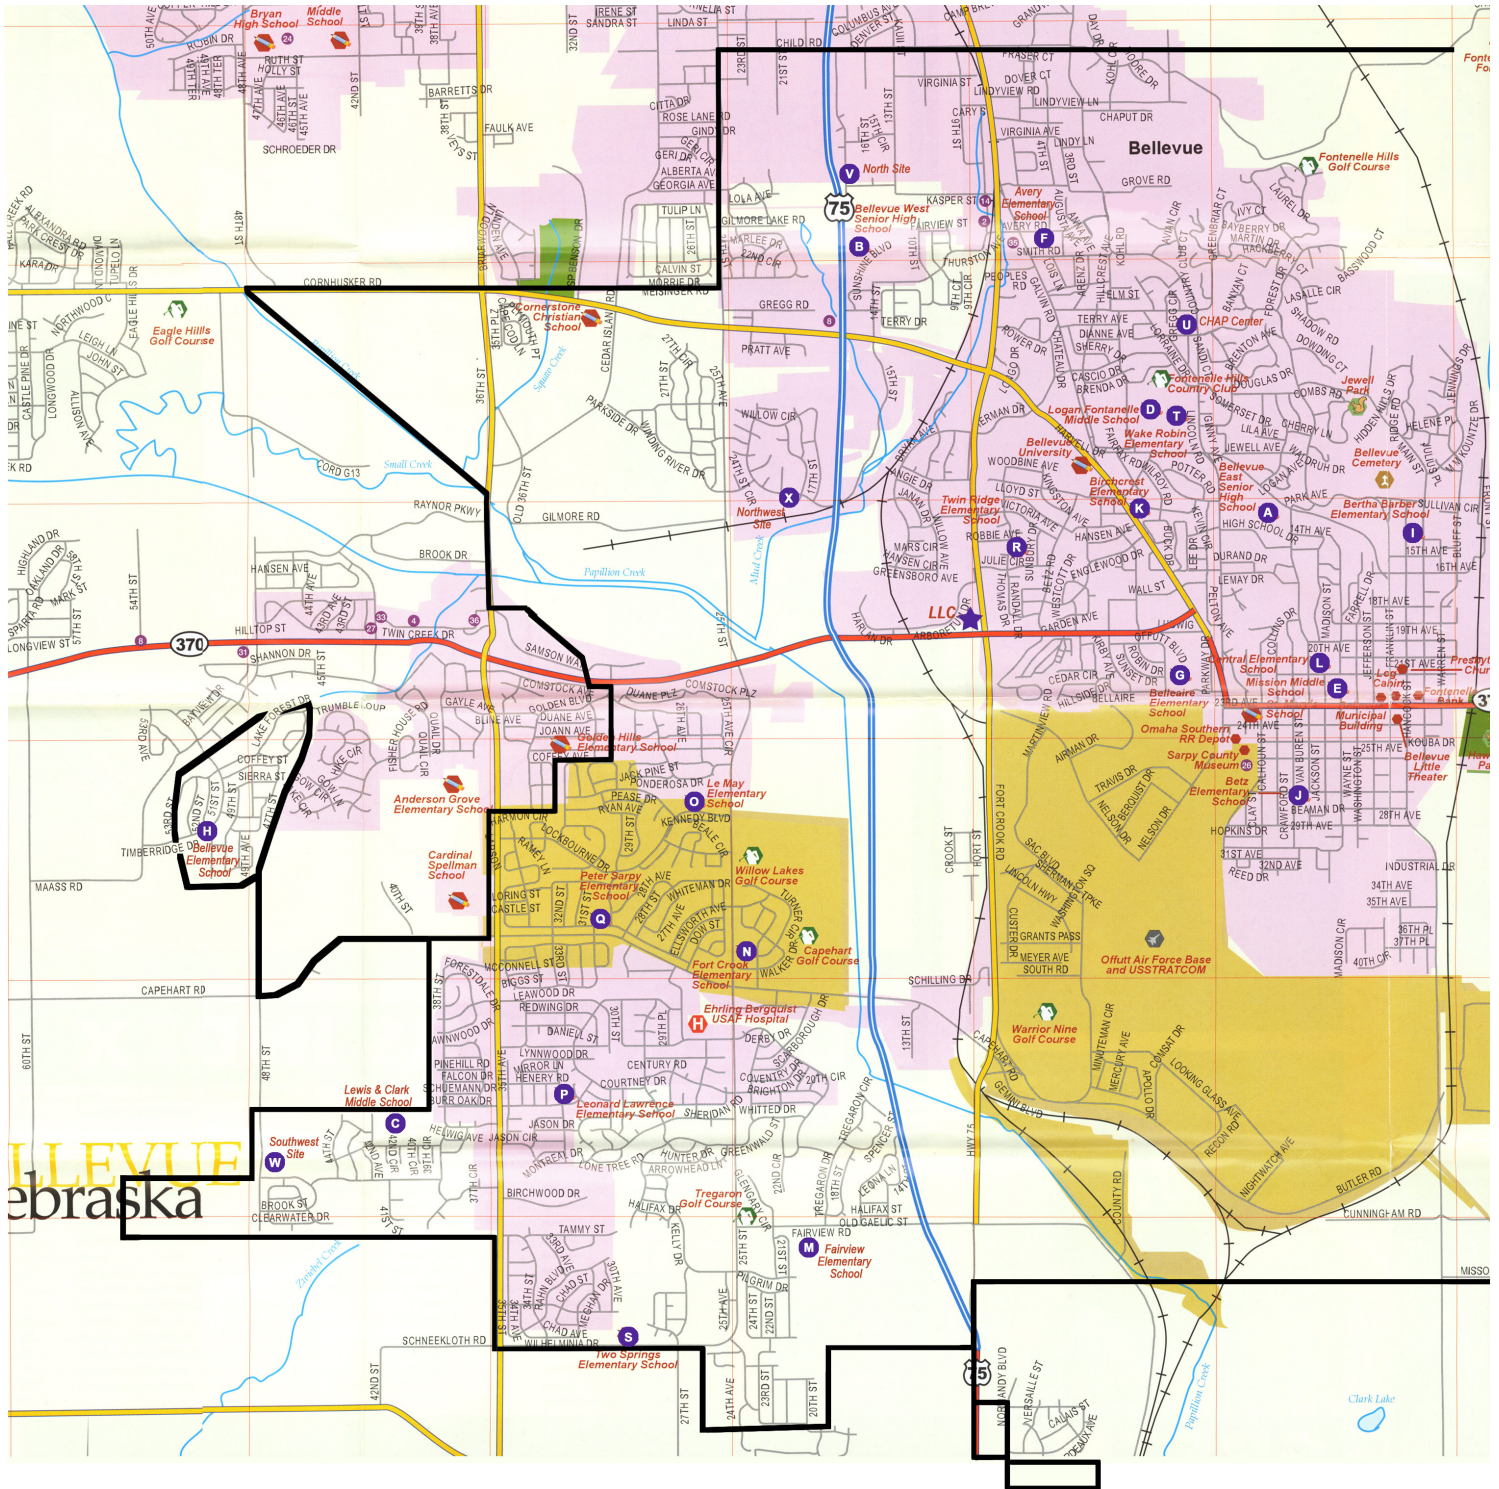

Bellevue Public Schools' Boundaries

LEGEND

- | | | |
|-----------------------------------|---------------------------------|-----------------------------------|
| A Bellevue East High | J Betz Elementary | S Two Springs Elementary |
| B Bellevue West High | K Birchcrest Elementary | T Wake Robin Elementary |
| C Lewis & Clark Middle | L Central Elementary | U CHAP Center |
| D Logan Fontenelle Middle | M Fairview Elementary | V North Site |
| E Mission Middle | N Fort Crook Elementary | W Southwest Site |
| F Avery Elementary | O LeMay Elementary | X Northwest Site |
| G Belleaire Elementary | P Leonard Lawrence Elem. | ★ Lifelong Learning Center |
| H Bellevue Elementary | Q Peter Sarpy Elementary | |
| I Bertha Barber Elementary | R Twin Ridge Elementary | |